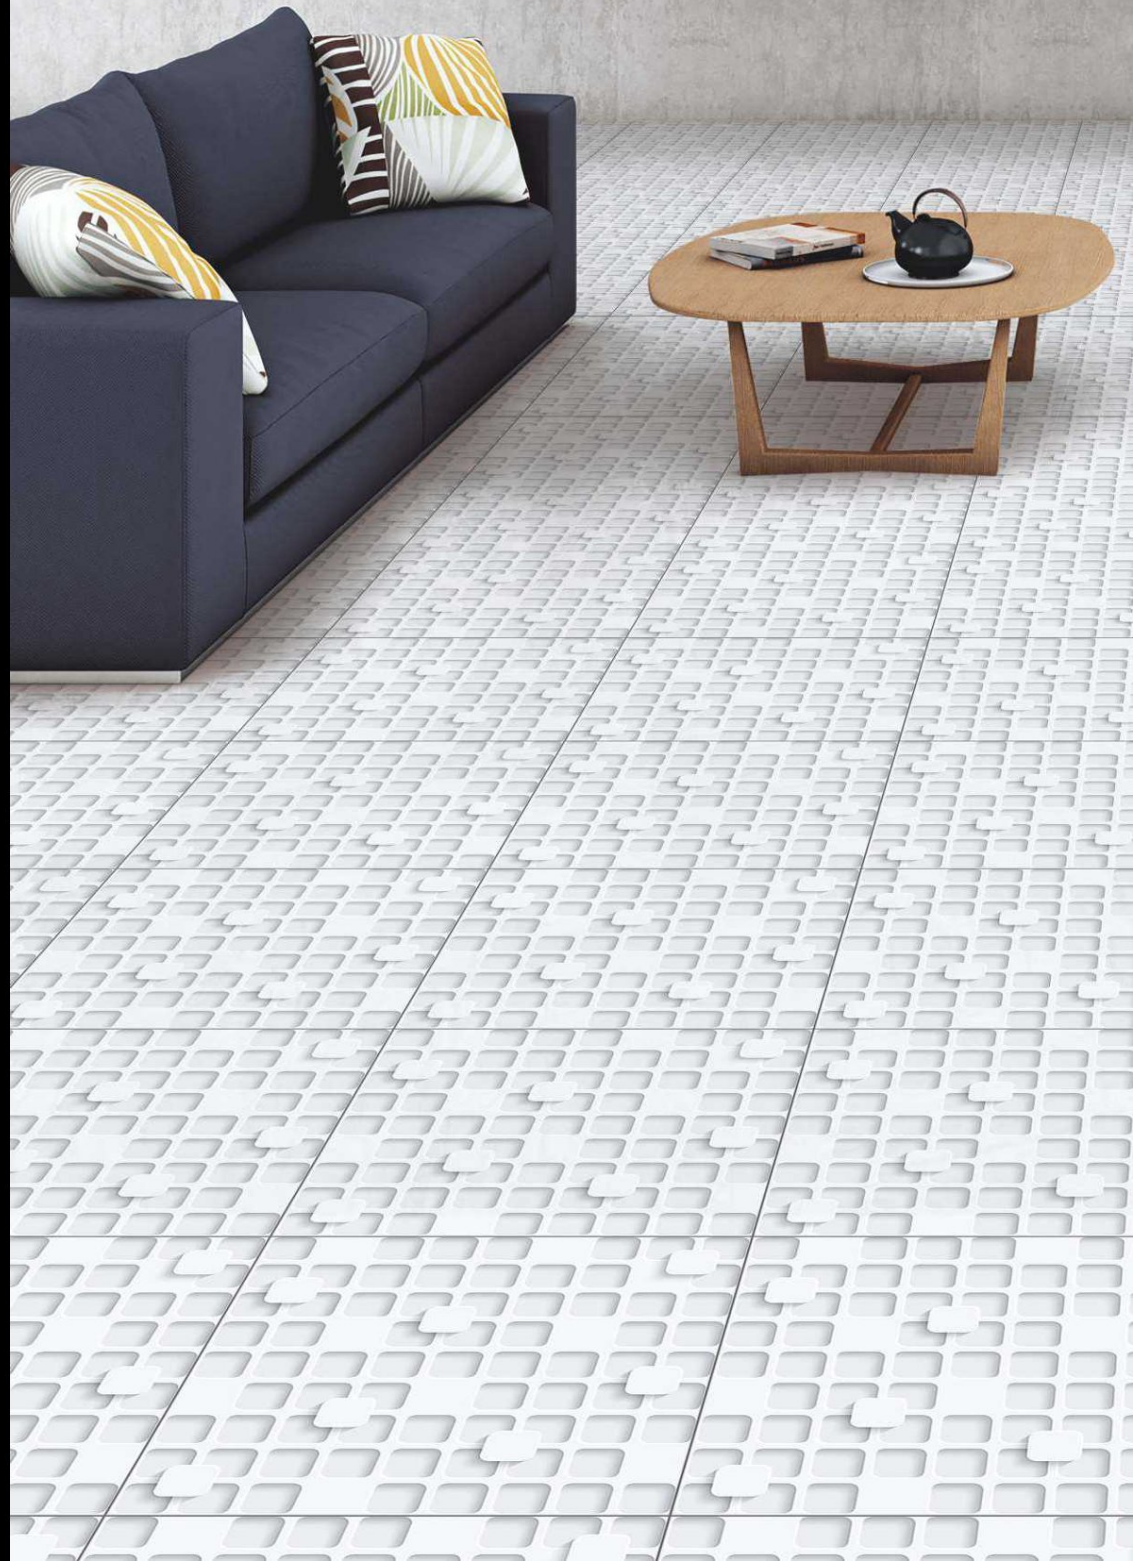

Series :
3D

Design No. :
4007