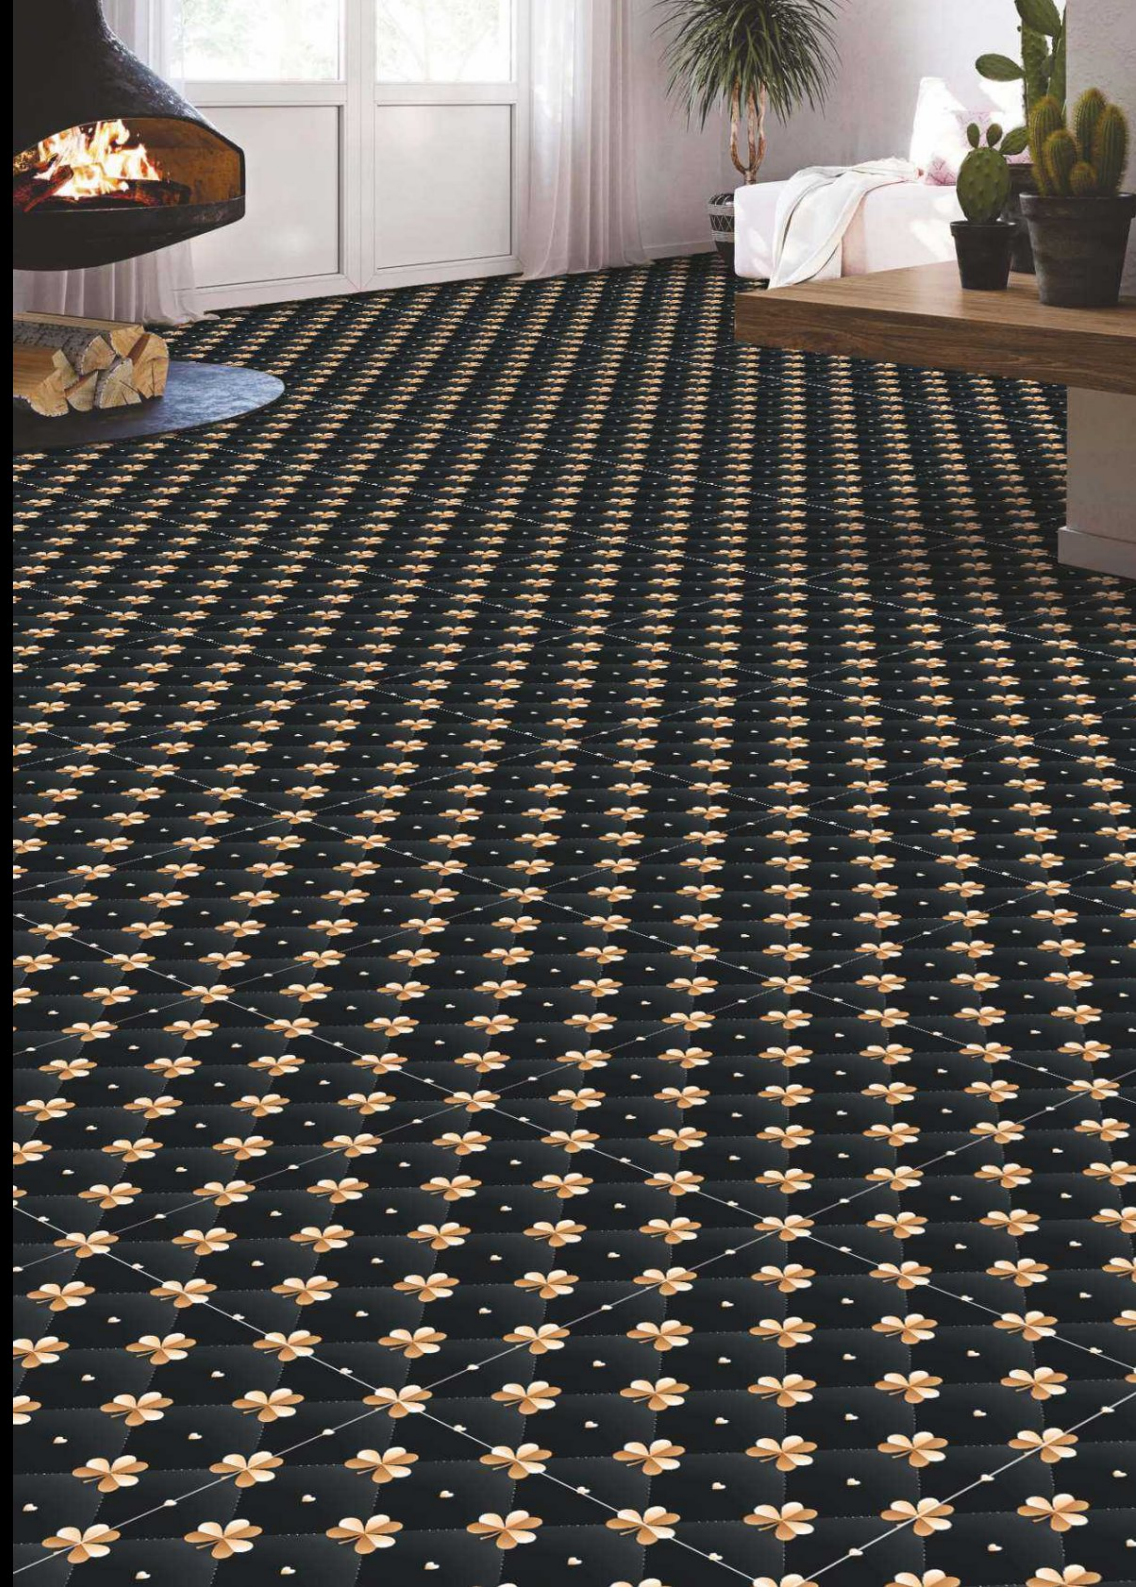

Series :
3D

Design No. :
4044