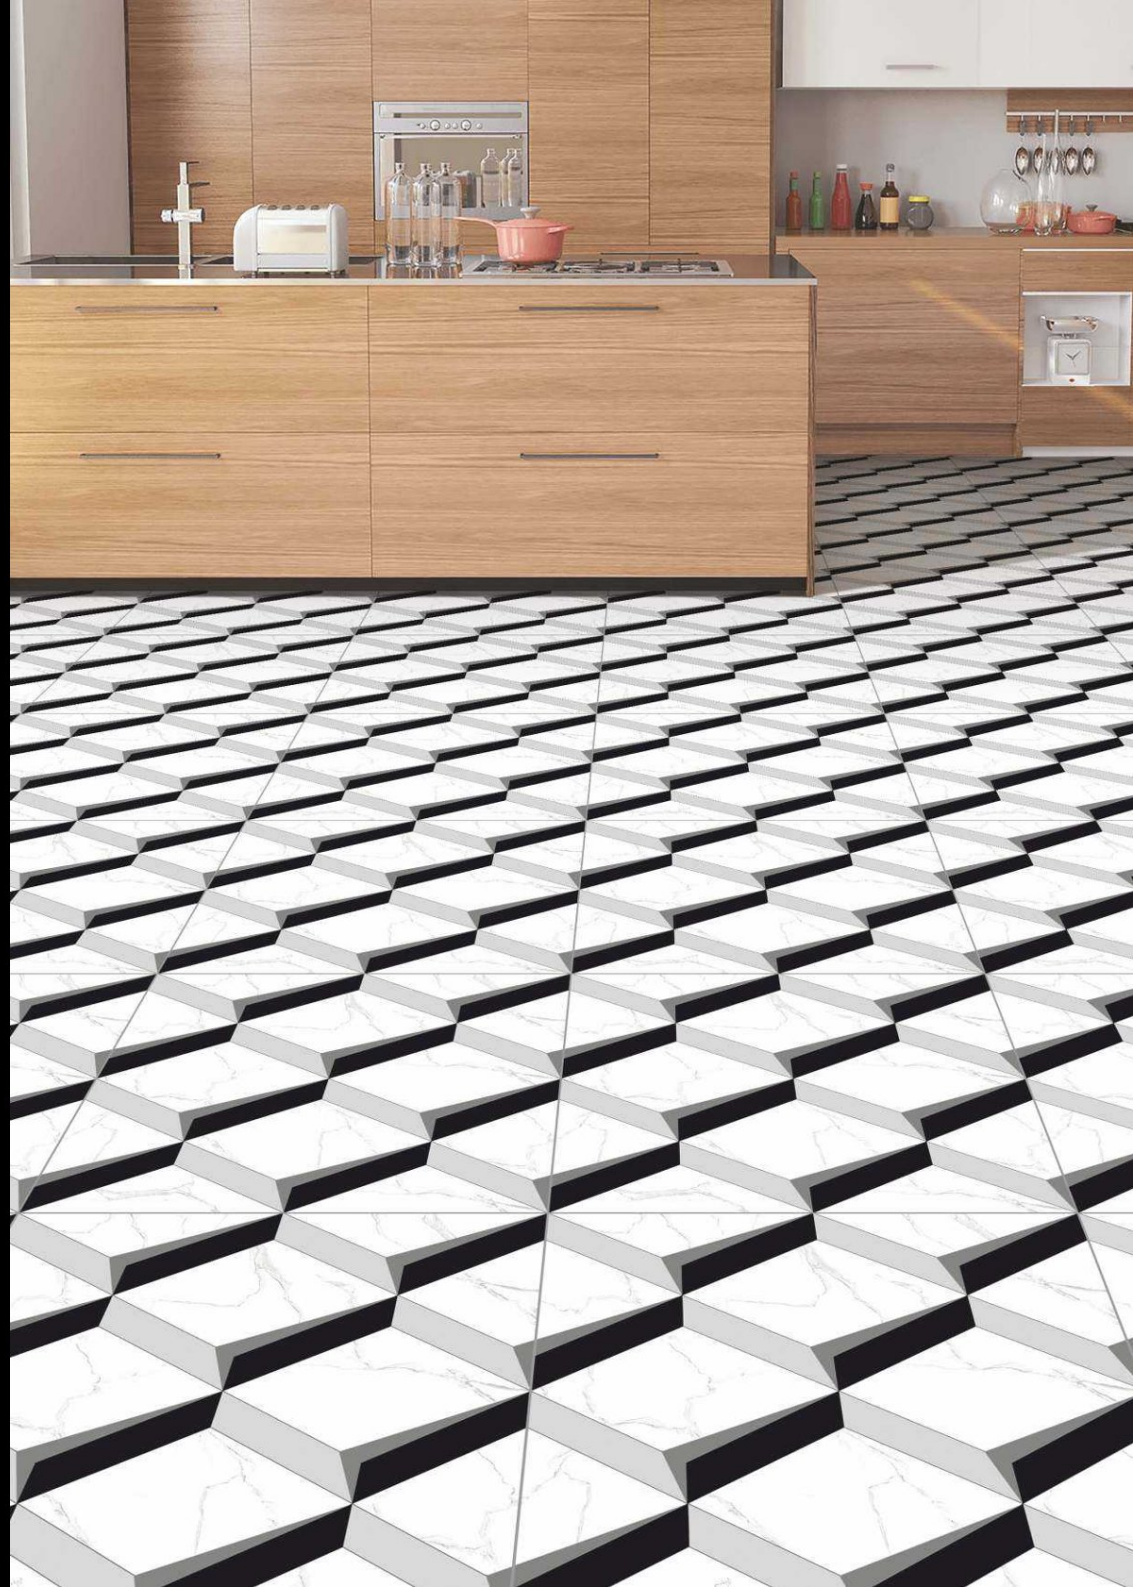

Series :
3D

Design No. :
4019