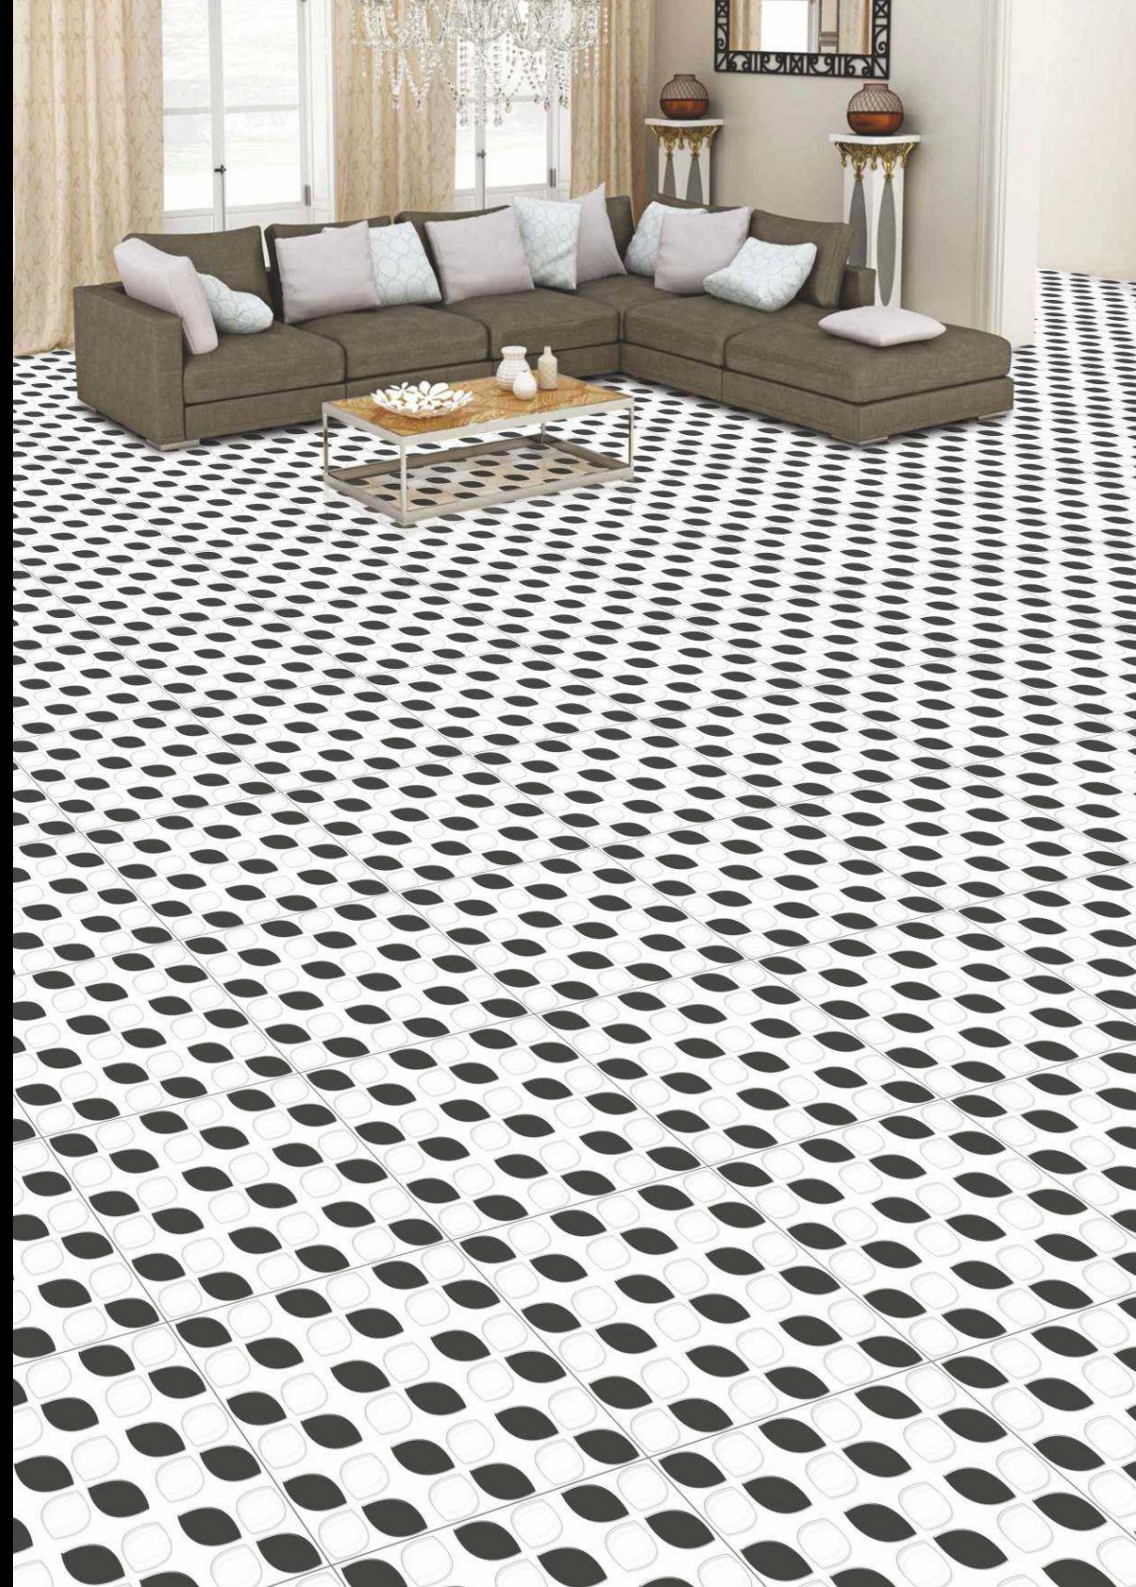

Series :
3D

Design No. :
4011