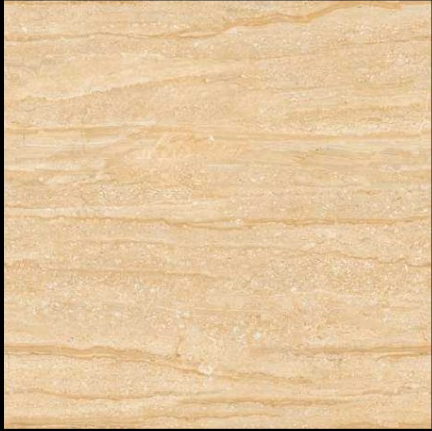

Series :
MATT

Design No. :
7010