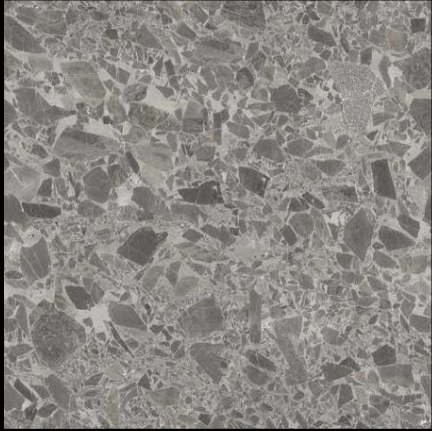

Series :
MATT

Design No. :
7014