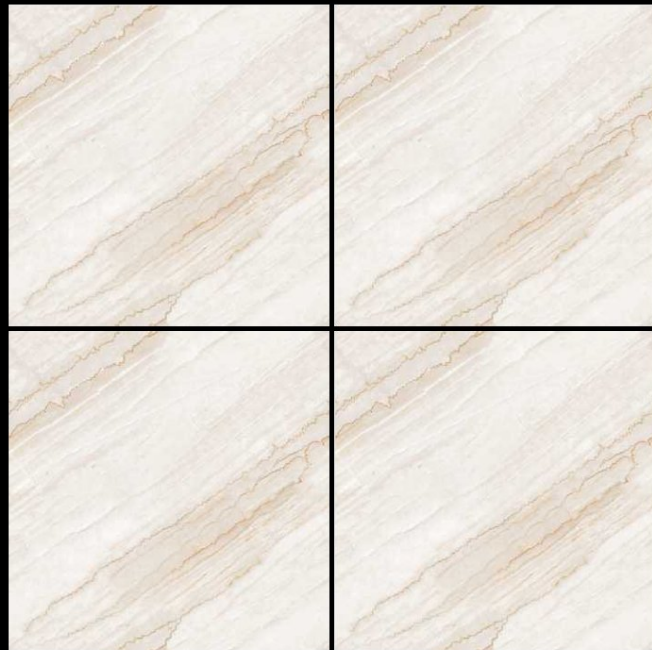

Series :
MATT

Design No. :
7009