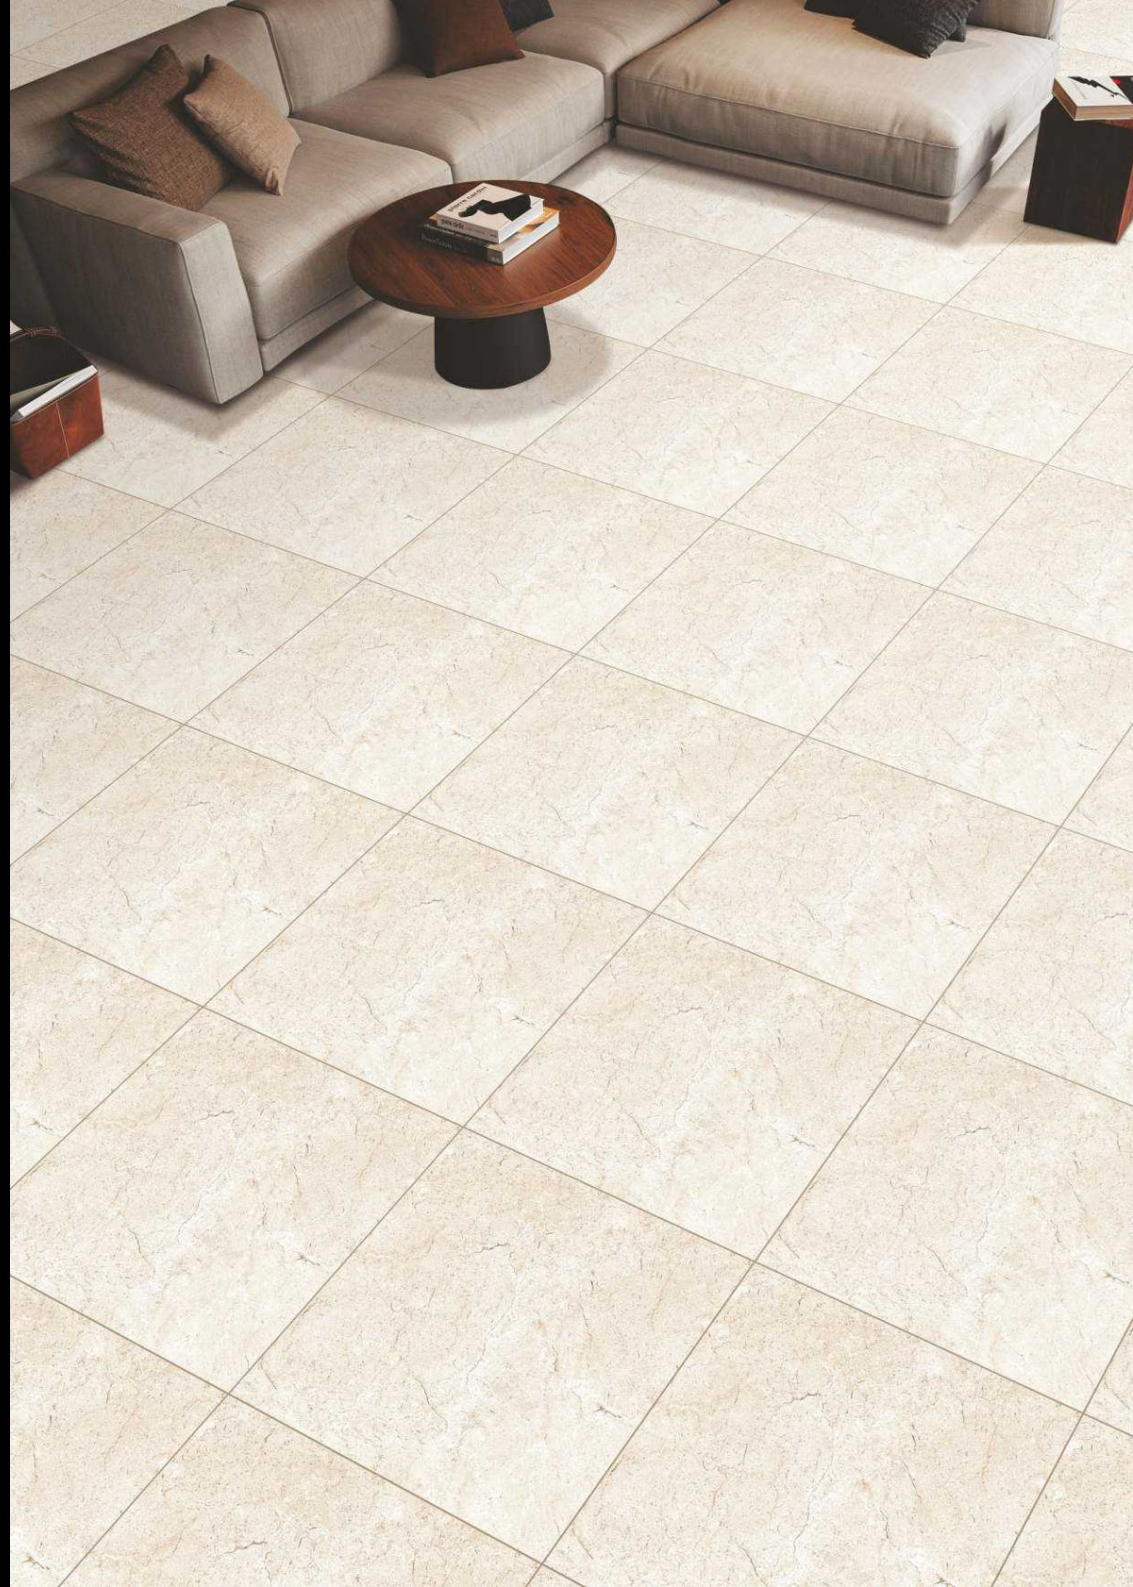

Series :
MATT

Design No. :
7006